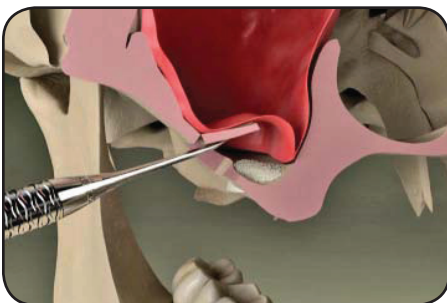

Bone Augmentation

Augmentation replaces missing bone

When your jawbone has receded or lost its shape, we can often augment it to replace missing bone and help new bone to grow.

Depending on where and why bone loss has occurred, we select the appropriate procedure, which can include—

- ❖ sinus graft or lift.
- ❖ bone grafting.
- ❖ ridge preservation.

Sinus grafts and lifts thicken the wall of bone that forms the upper jawbone and the floor of the sinus. Bone grafting replaces the height and width of the jaw where bone tissues have receded. Ridge preservation fills the empty socket of an extracted tooth.

In a sinus graft, we open a small window into the sinus area above the missing tooth, and then we place bone grafting material on the floor of the sinus. In a bone grafting procedure, we gently open the gums and place grafting material onto the areas where the jawbone has receded. With ridge preservation techniques, we fill the empty socket with bone material after a tooth has been removed.

Depending on the situation, we may also apply platelet-rich plasma to the site. This material is made from a small sample of your own blood, and it enhances bone growth and speeds healing. We may also place a special membrane over the graft to prevent unwanted tissue from growing into the graft site. The last step is to close the grafting site.