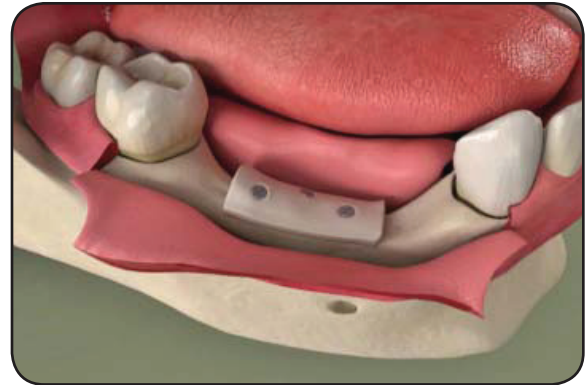

Bone Augmentation

Augmentation replaces missing bone

When your jawbone has receded or lost its shape, we can often augment it to replace missing bone and help new bone to grow.

Depending on where and why bone loss has occurred, we select the appropriate procedure, which can include—

- ❖ sinus graft or lift.
- ❖ bone grafting.
- ❖ ridge preservation.

Sinus grafts and lifts thicken the wall of bone that forms the upper jawbone and the floor of the sinus. Bone grafting replaces the height and width of the jaw where bone tissues have receded. Ridge preservation fills the empty socket of an extracted tooth.

Sinus lift

Ridge preservation

Bone graft

The procedure

For all three procedures, we first prepare the replacement material, which may be your own bone or bone from another source. Then we make sure the area is thoroughly numb.

In a sinus graft, we open a small window into the sinus area above the missing tooth, and then we place bone grafting material on the floor of the sinus. In a bone grafting procedure, we gently open the gums and place grafting material onto the areas where the jawbone has receded. With ridge preservation techniques, we fill the empty socket with bone material after a tooth has been removed.